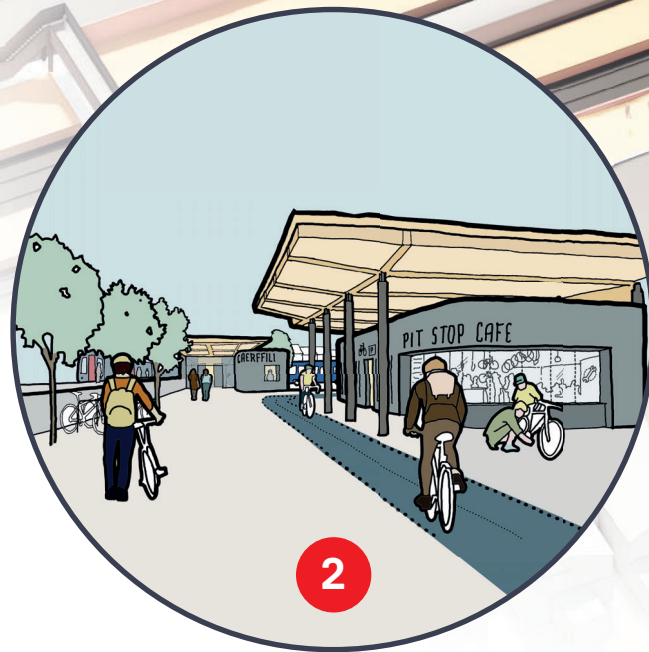

Meaningful Objectives

Some of the things we want to achieve at Caerphilly Interchange.

Through our design studies, and engagement with stakeholders we will transform the station's current poor customer experience by creating a modern, sustainable, living interchange and public realm.

“ Easy to use and accessible to all. ”

“ The story of Caerphilly Castle starts here! ”

“ Dedicated community and cycle hub to encourage a shift to healthier sustainable travel. ”

“ Making the most of the cheek-to-cheek interchange for more convenient journeys. ”

“ A flexible mix of community spaces making the station a destination in its own right. ”

“ The Interchange can be an anchor destination for the High Street. ”